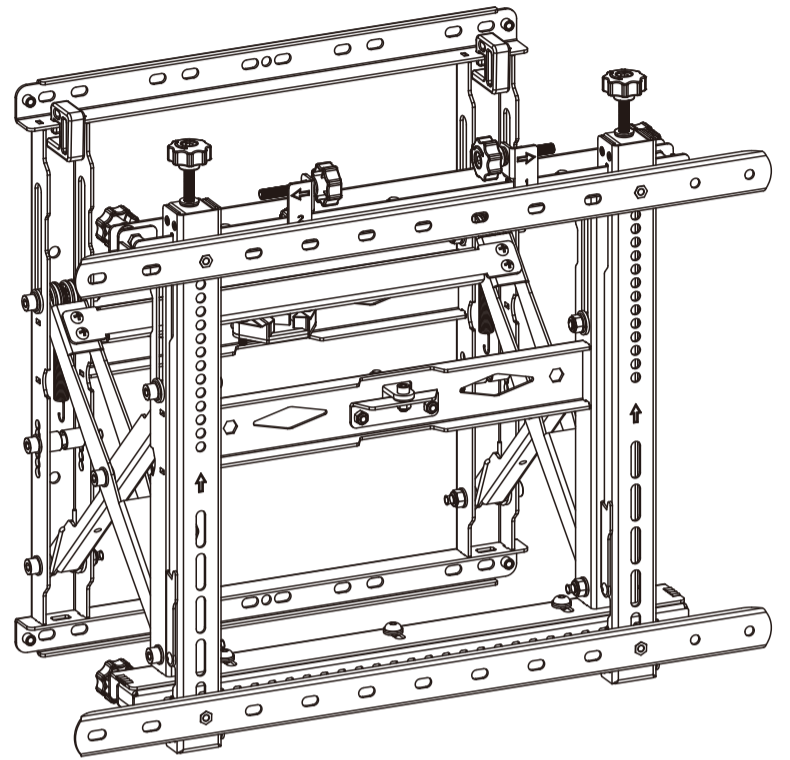

POP-OUT VIDEO WALL MOUNT

AS1346T

VESA Compatible
200x200 300x200 400x200
300x300 400x300
400x400 600x400

70"
MAX

70kg
(154lbs)
RATED